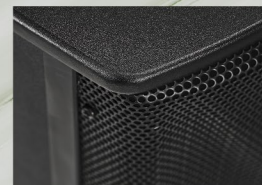

# CSN SERIES

Entry level Karaoke speakers for best mixing of music & microphone sound

Designed for Karaoke use. Your voice will mix nicely with music. The bass sound has become more powerful by adopting a new low frequency reflection mechanism. Woofers use highly reliable paper cone made in Japan to obtain high quality sound.

- 1. Basic model with traditional BMB sound.
- 2. Can be installed for KTV, Restaurant, Bar. Also suitable for Home use.

Highly reliable paper cone Made in Japan

3D curved front panel combined with classical style

CSN-510 [10"]

System	2 Ways 3 Speakers
Woofer Unit	25cm Paper Cone Type x 1unit
Tweeter Unit	8cm Paper Cone Type x 2unit
Max Input Power	450W
Rating Input Power	225W
Dimensions (mm)	509(W) x 291(H) x 296(D)
Weight	11.0kg per piece
Impedance	8Ω