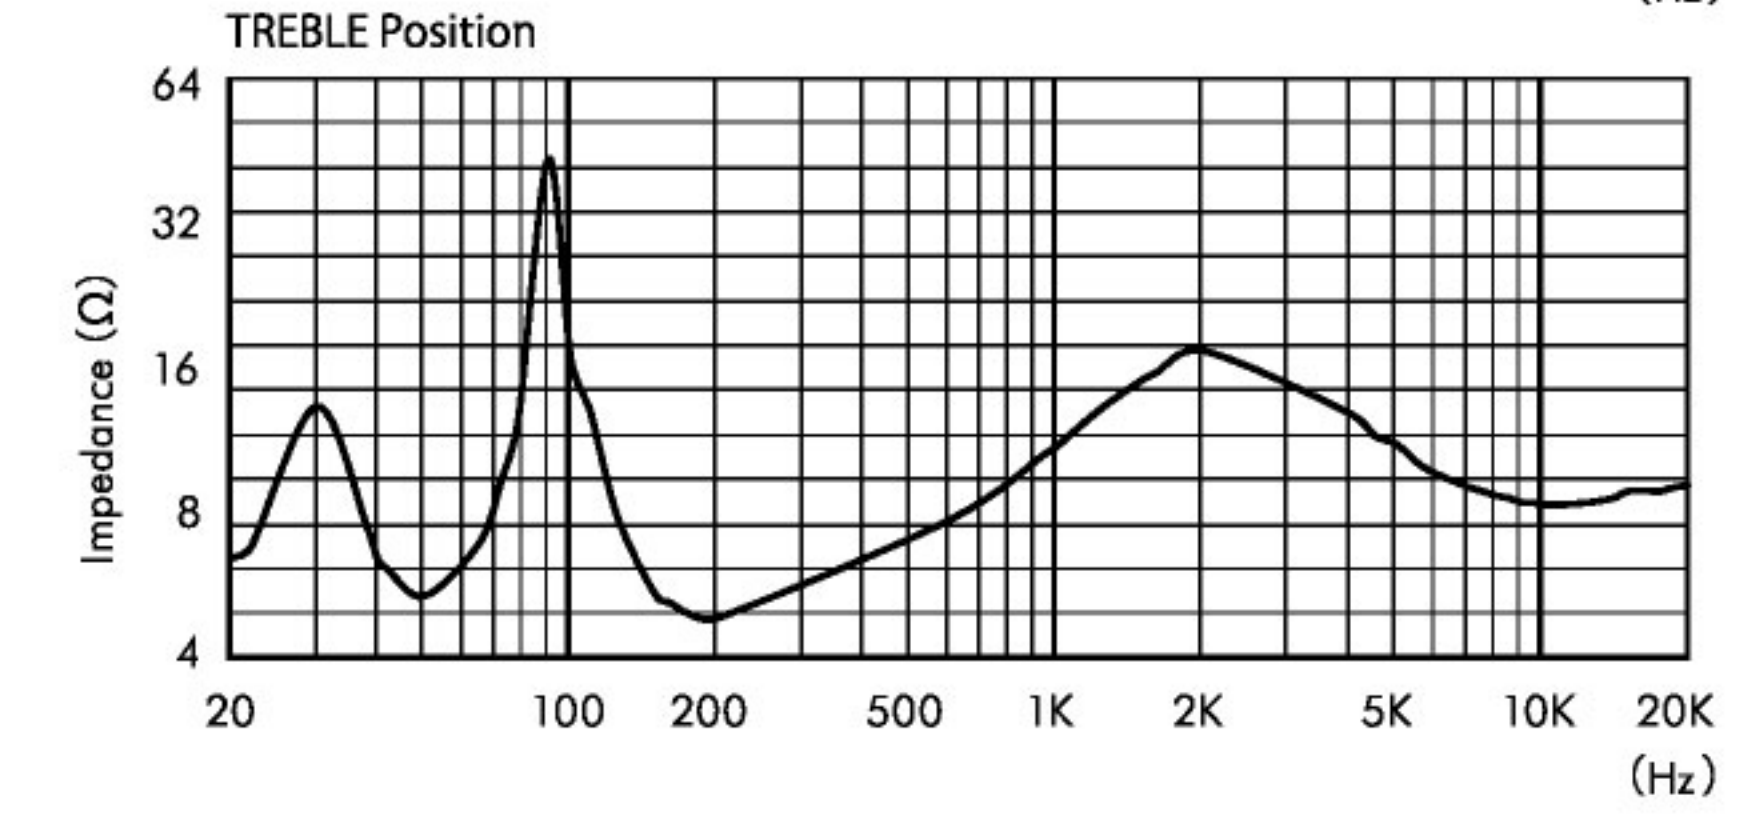

Tweeter SPL* switch is used to prevent howling.*SPL- Sound Pressure Level

Woofer use highly reliable paper cones made in Japan to achieve high quality sound.

- 1. Lovely 6 inch for various facility.
- 2. Luxury metal punched-in net.
- 3. Japan market standard model.

CSJ-210 [6"]

| | |
|--------------------|------------------------------|
| System | 2 Ways 2 Speakers |
| Woofer Unit | 16cm Paper Cone Type x 1unit |
| Squawker Unit | - |
| Tweeter Unit | 8cm Paper Cone Type x 1unit |
| Max Input Power | 200W |
| Rating Input Power | 80W |
| Dimensions (mm) | 346(W) x 210(H) x 242(D) |
| Weight | 5.5 kg per piece |
| Impedance | 8Ω |