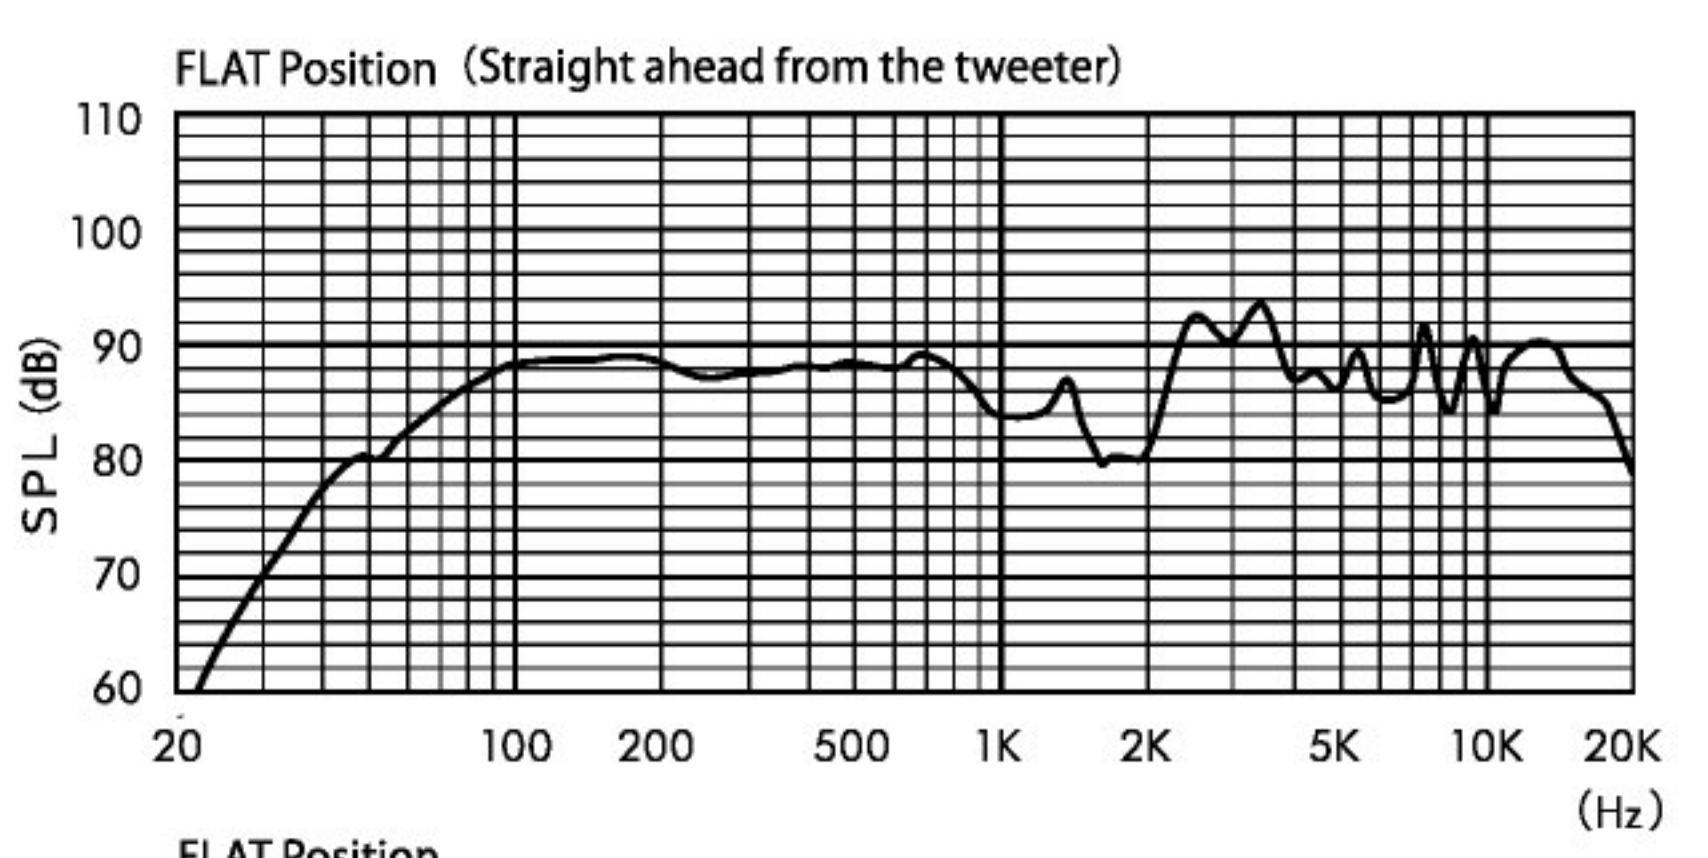

CSJ-210 [6"]

| | |
|--------------------|------------------------------|
| System | 2 Ways 2 Speakers |
| Woofer Unit | 16cm Paper Cone Type x 1unit |
| Squawker Unit | - |
| Tweeter Unit | 8cm Paper Cone Type x 1unit |
| Max Input Power | 200W |
| Rating Input Power | 80W |
| Dimensions (mm) | 346(W) x 210(H) x 242(D) |
| Weight | 5.5 kg per piece |
| Impedance | 8Ω |