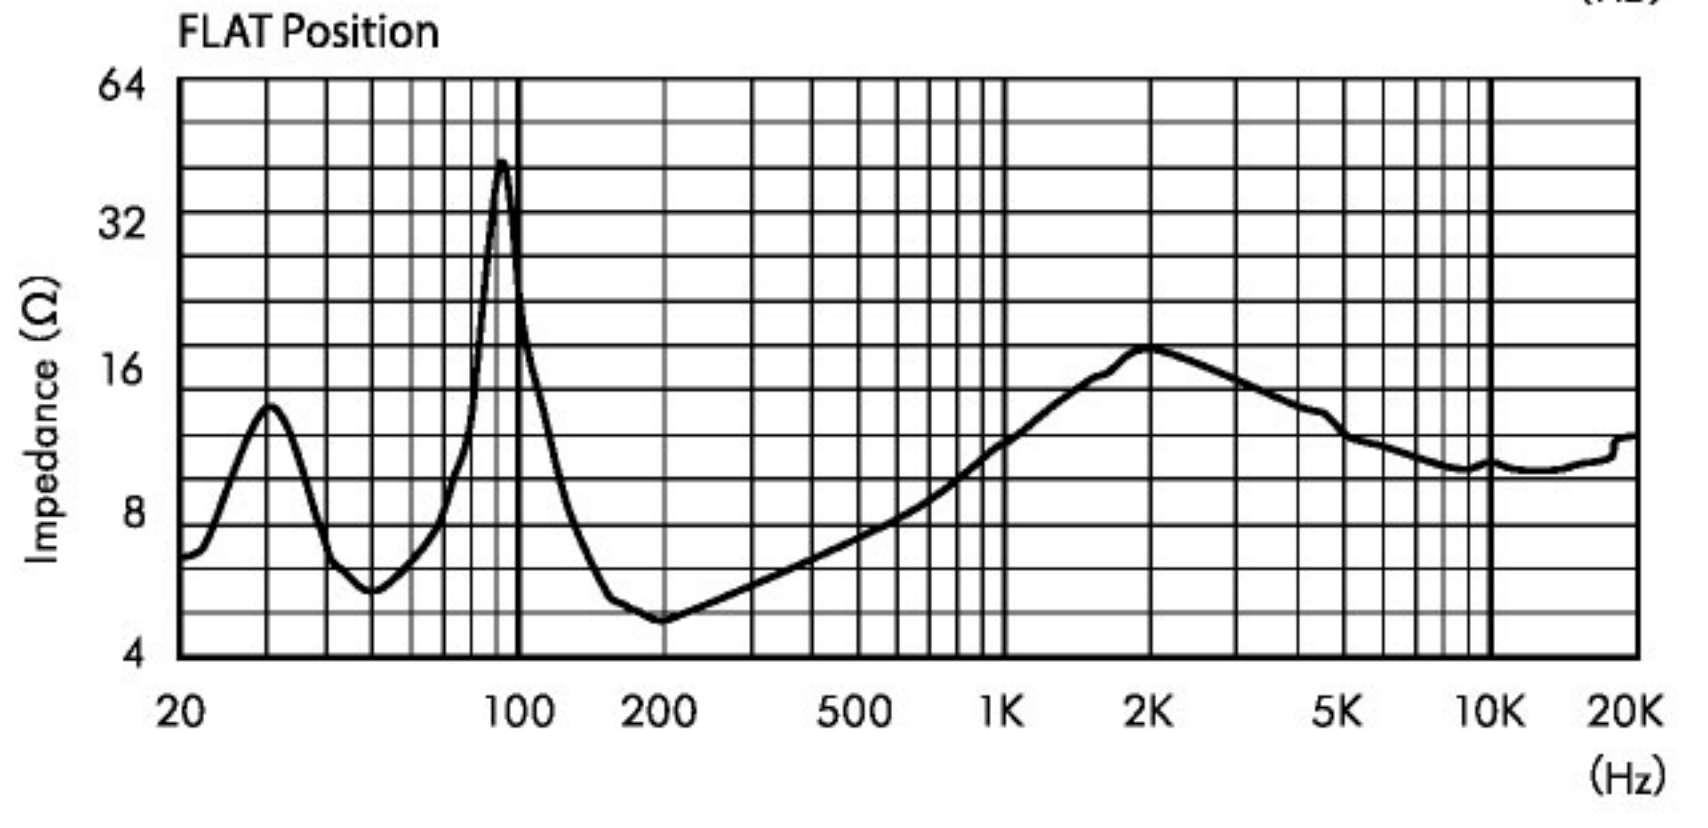

CSJ-210 [6"]

| | |
|--------------------|------------------------------|
| System | 2 Ways 2 Speakers |
| Woofer Unit | 16cm Paper Cone Type x 1unit |
| Squawker Unit | - |
| Tweeter Unit | 8cm Paper Cone Type x 1unit |
| Max Input Power | 200W |
| Rating Input Power | 80W |
| Dimensions (mm) | 346(W) x 210(H) x 242(D) |
| Weight | 5.5 kg per piece |
| Impedance | 8Ω |