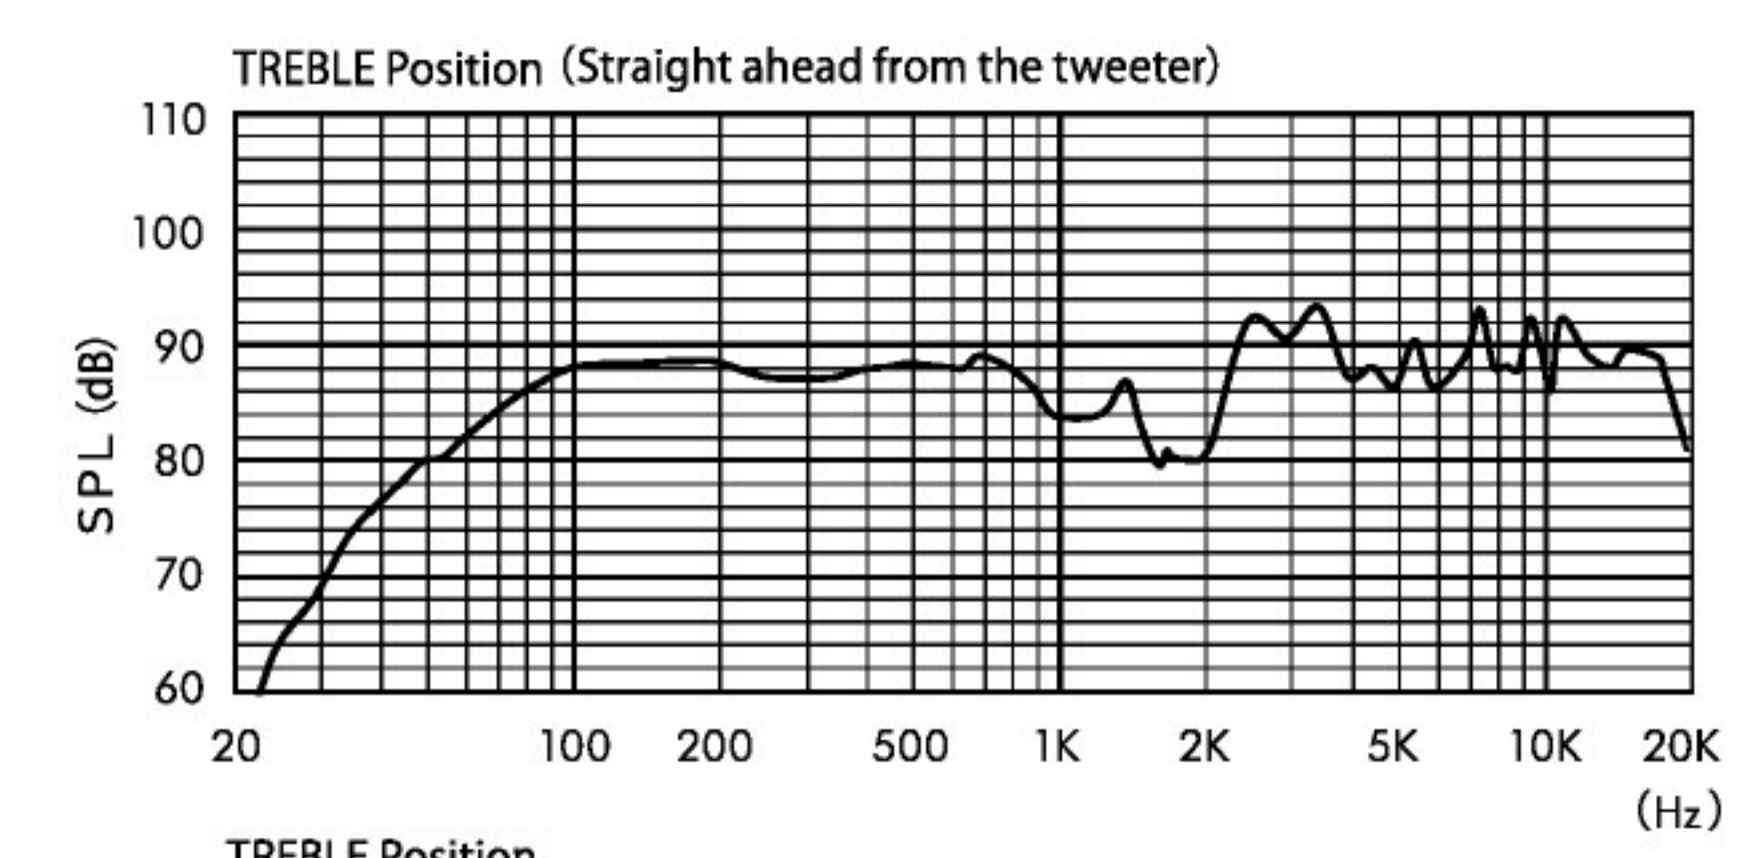

Tweeter SPL* switch is used to prevent howling.*SPL- Sound Pressure Level

Woofer use highly reliable paper cones made in Japan to achieve high quality sound.

- 1. Lovely 6 inch for various facility.
- 2. Luxury metal punched-in net.
- 3. Japan market standard model.

CSJ-210 [6"]

| | |
|--------------------|------------------------------|
| System | 2 Ways 2 Speakers |
| Woofer Unit | 16cm Paper Cone Type x 1unit |
| Squawker Unit | - |
| Tweeter Unit | 8cm Paper Cone Type x 1unit |
| Max Input Power | 200W |
| Rating Input Power | 80W |
| Dimensions (mm) | 346(W) x 210(H) x 242(D) |
| Weight | 5.5 kg per piece |
| Impedance | 8Ω |